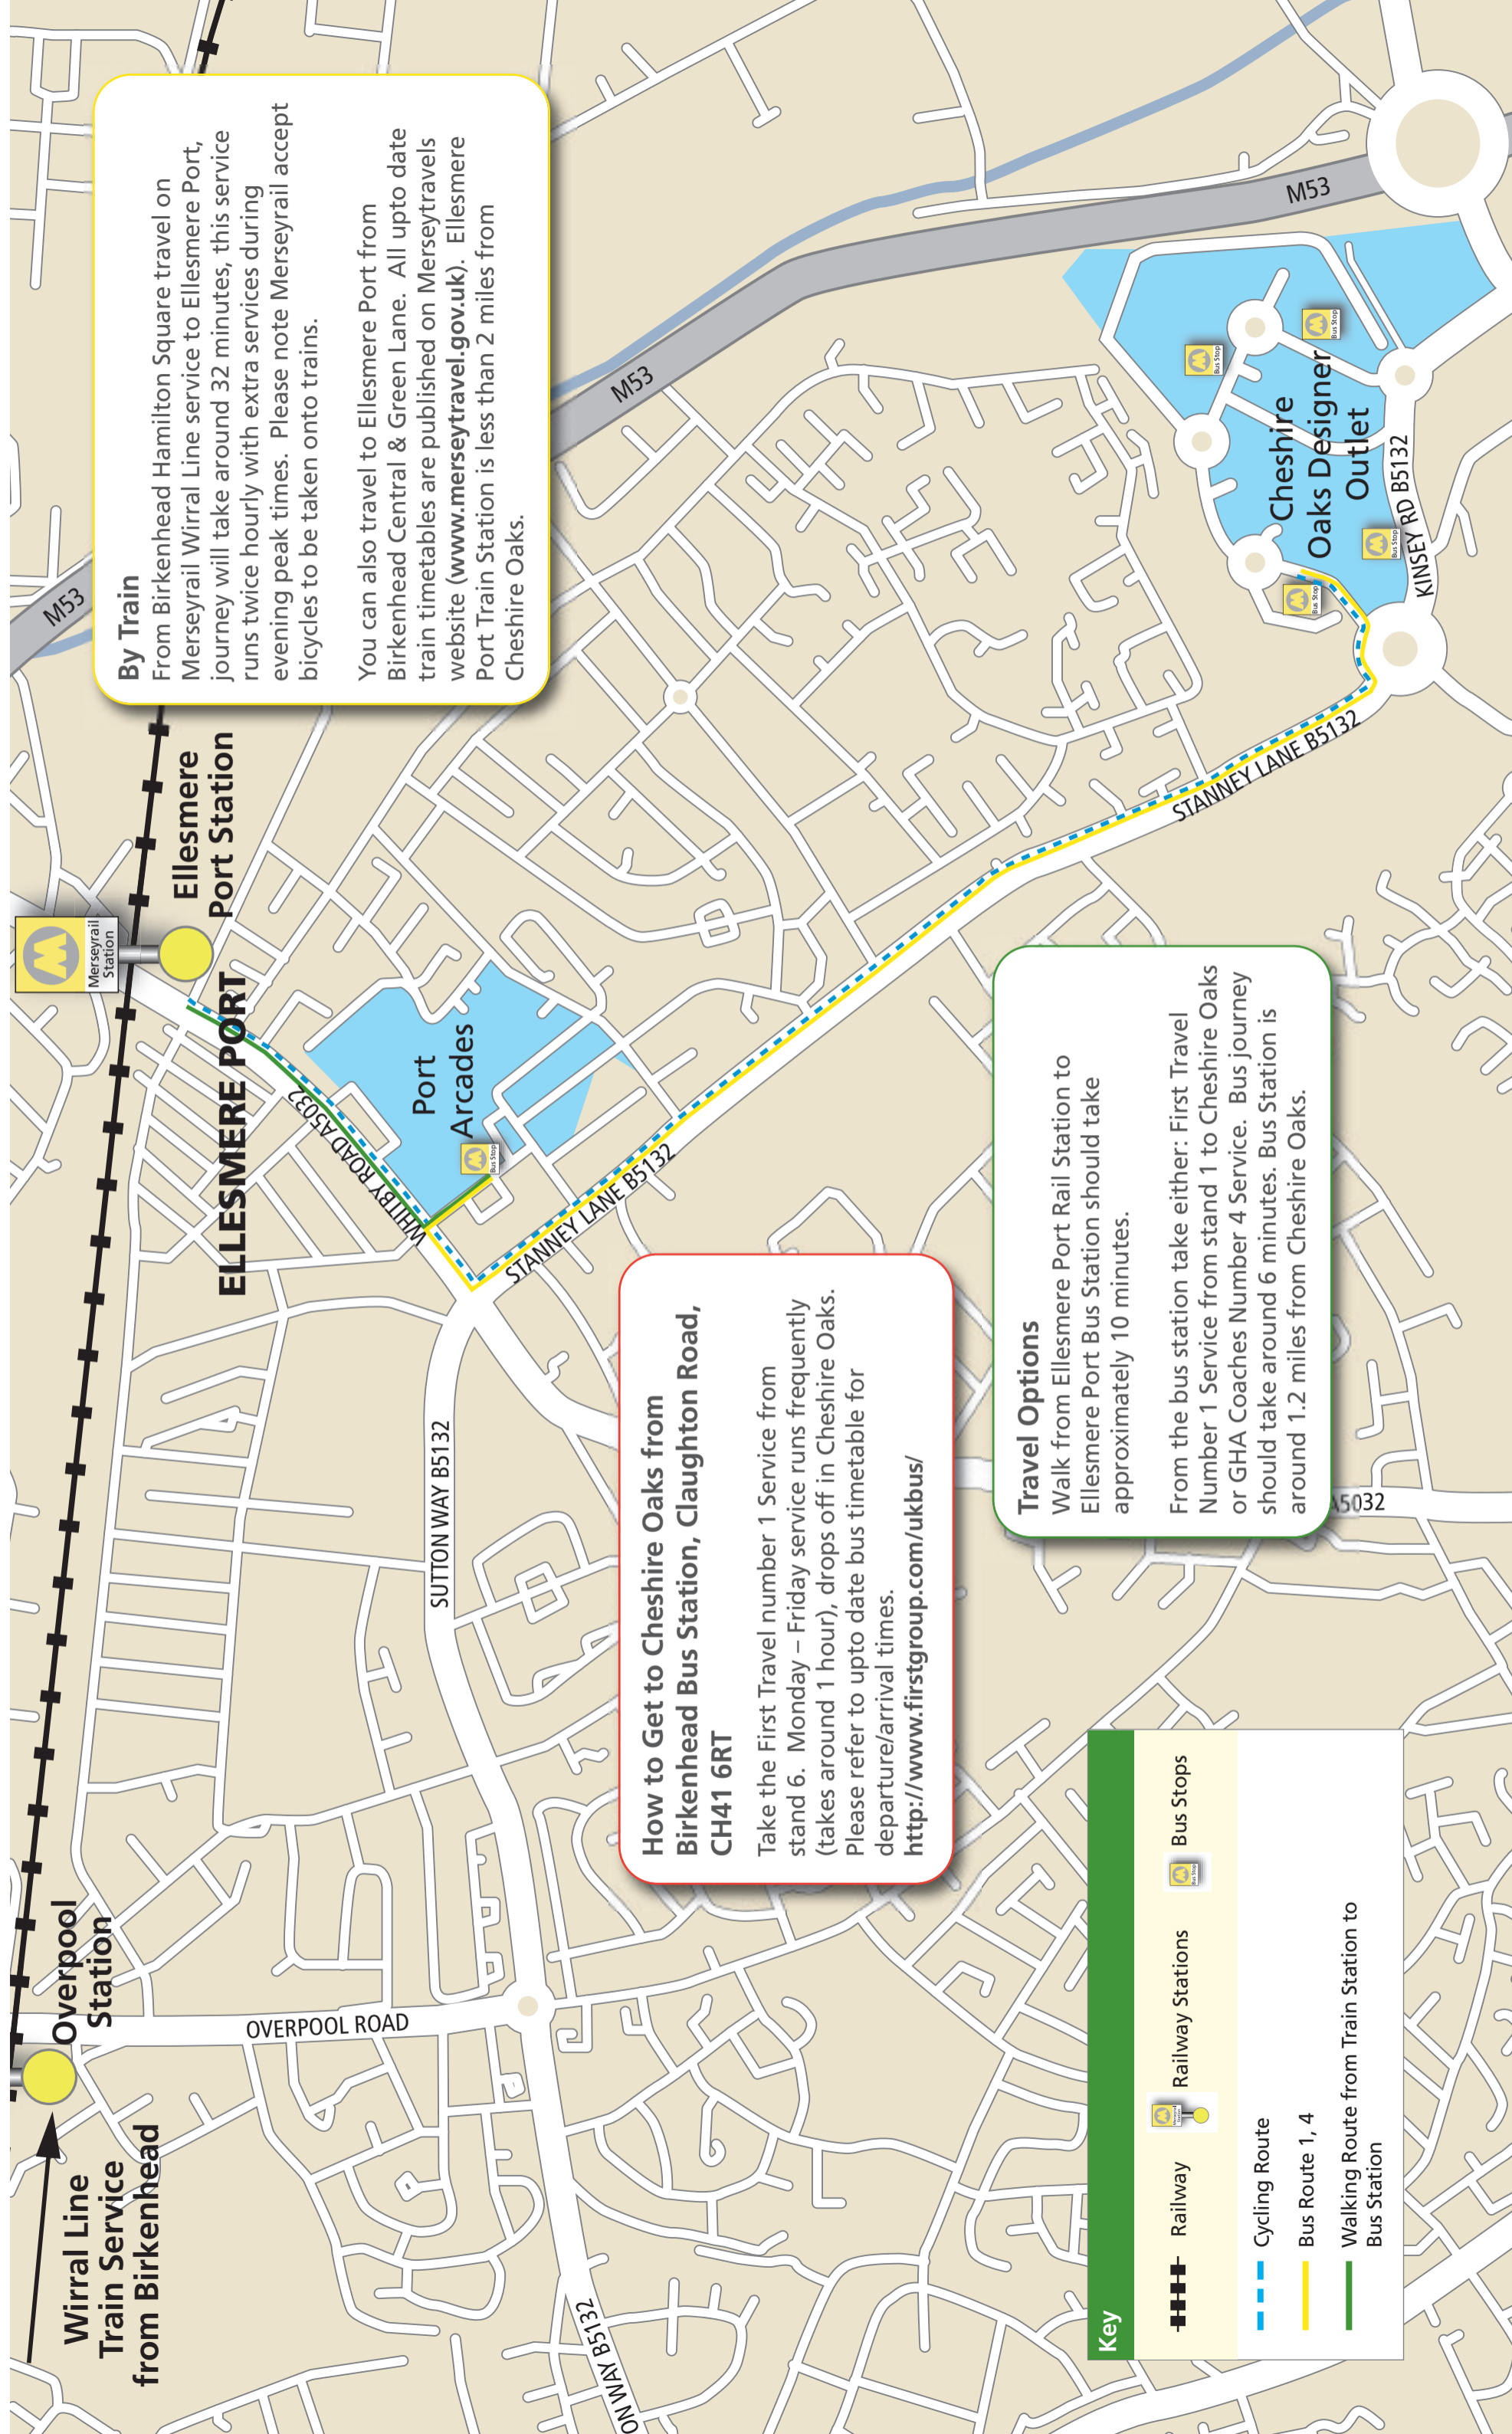

Top Tips for Travelling to Cheshire Oaks by public transport

How to get to Cheshire Oaks from Birkenhead

www.workwisemerseyside.org

WorkWise Merseyside

How to get to Cheshire Oaks from Birkenhead

By Train

From Birkenhead Hamilton Square travel on Merseyrail Wirral Line service to Ellesmere Port, journey will take around 32 minutes, this service runs twice hourly with extra services during evening peak times. Please note Merseyrail accept bicycles to be taken onto trains.

You can also travel to Ellesmere Port from Birkenhead Central & Green Lane. All upto date train timetables are published on Merseytravels website (www.merseytravel.gov.uk). Ellesmere Port Train Station is less than 2 miles from Cheshire Oaks.

Travel Options

Walk from Ellesmere Port Rail Station to Ellesmere Port Bus Station should take approximately 10 minutes.

From the bus station take either: First Travel Number 1 Service from stand 1 to Cheshire Oaks or GHA Coaches Number 4 Service. Bus journey should take around 6 minutes. Bus Station is around 1.2 miles from Cheshire Oaks.

Key

- Railway Stations
- Bus Stops
- Cycling Route
- Bus Route 1, 4
- Walking Route from Train Station to Bus Station