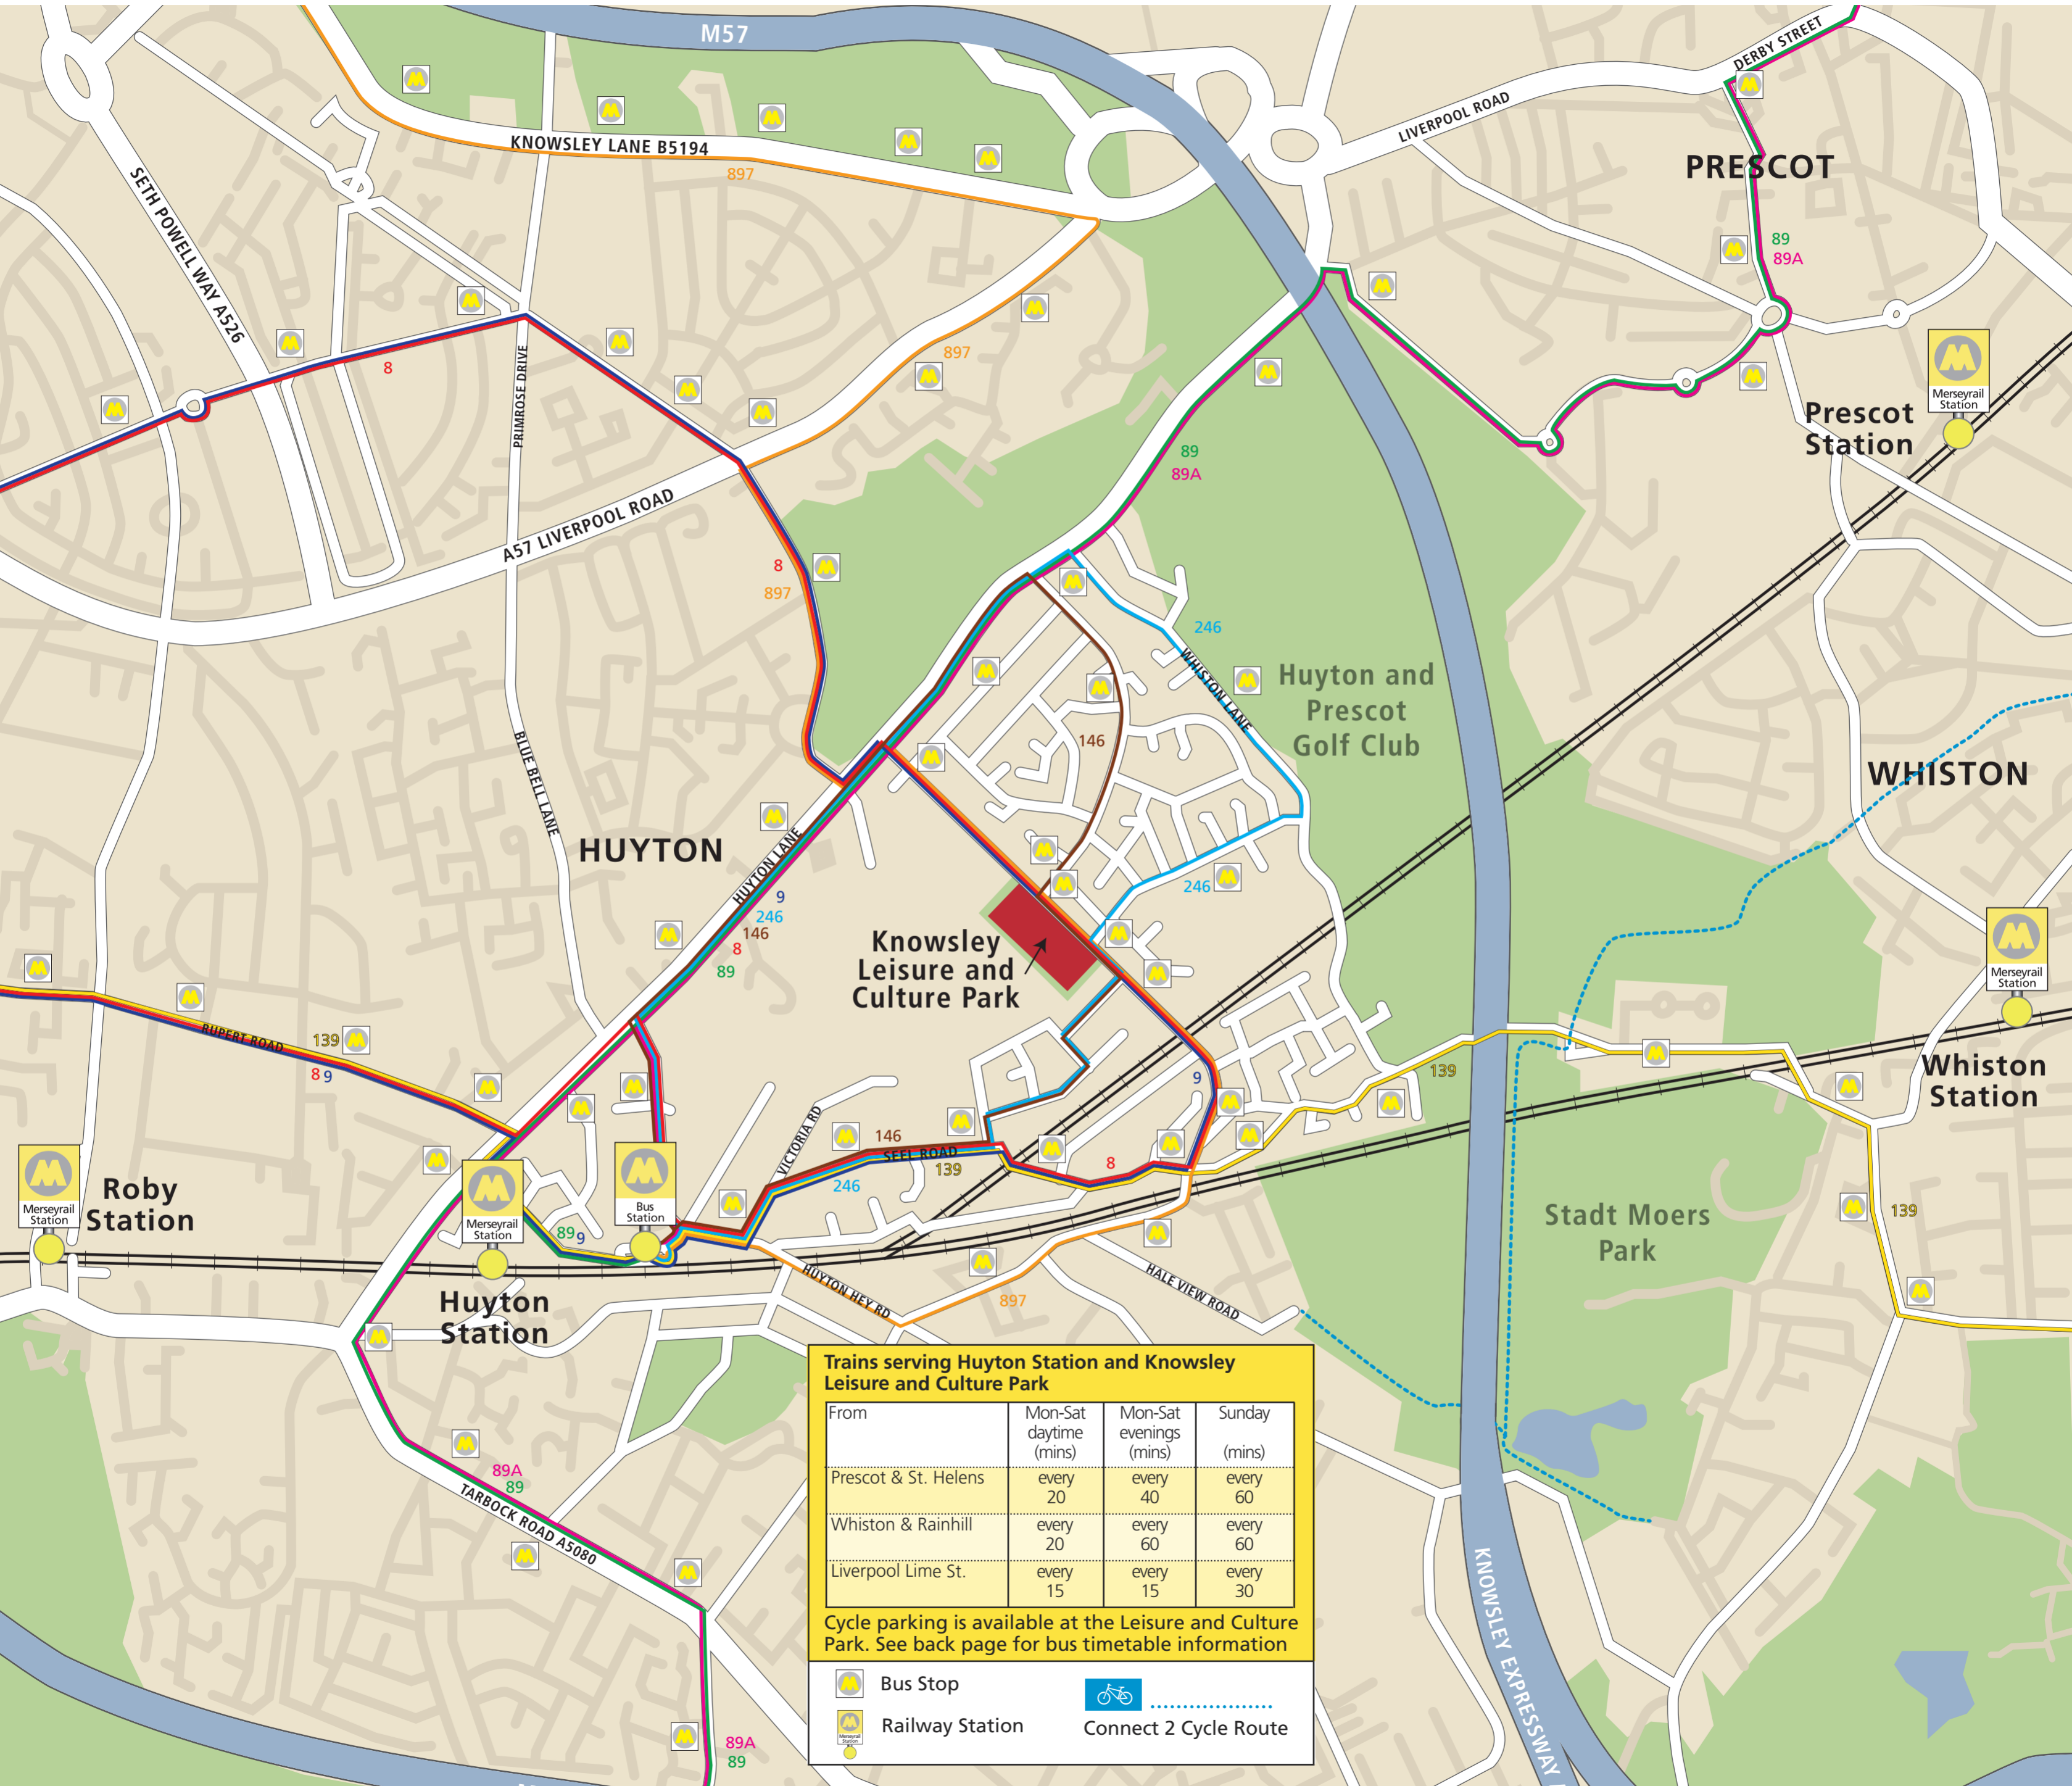

Trains serving Huyton Station and Knowsley Leisure and Culture Park

From	Mon-Sat daytime (mins)	Mon-Sat evenings (mins)	Sunday (mins)
Prescot & St. Helens	every 20	every 40	every 60
Whiston & Rainhill	every 20	every 60	every 60
Liverpool Lime St.	every 15	every 15	every 30