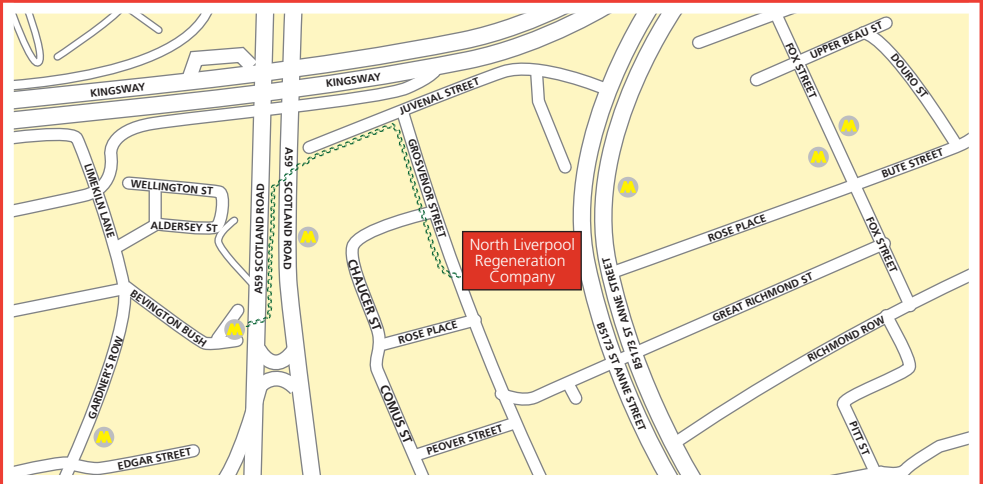

- Take any of the following buses from Sir Thomas Street, Liverpool to Scotland Road
- 48,53,52,55 services all run frequently.
- Depart the bus on Scotland Road at the stop by Bevington Bush/North West Paper Company.
- Walk towards the Pelican Crossing
- Cross over the road towards Juvenal Street/Best Way Cash and Carry
- Walk along Juvenal Street and take the first right onto Grosvenor Street.
- North Liverpool Regeneration Company is on the left hand side adjacent to Rose Place. The Main Entrance is across the car park in the Victoria building. A LNRC sign is on the gate.