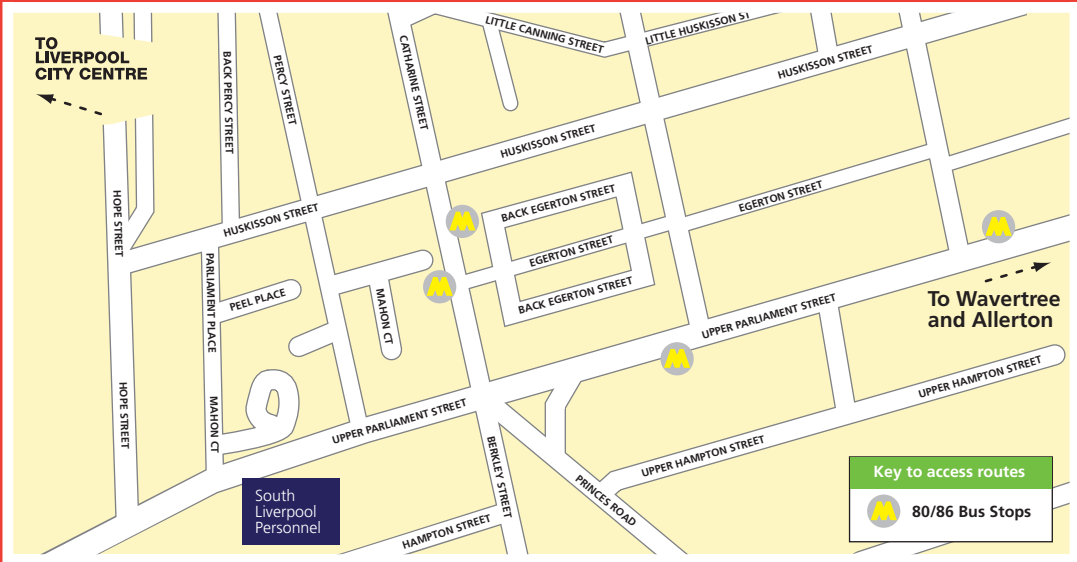

How to Get to South Liverpool Personnel

Public Transport Solutions

**WorkWise
Merseyside**

Public
Transport

Walking

Cycling

Traffic

South Liverpool Personnel 50 Upper Parliament Street, Liverpool, L8 7LF

Bus routes operate frequently from Liverpool City Centre to Upper Parliament Street.

Routes: 80 and 86 both stop at Paradise Street Interchange, Liverpool City Centre.

For further information or advice call Liverpool Neighbourhood Travel Team on 0151 233 2855

www.workwisemerseyside.org

Depart the bus at Catharine Street/Upper Parliament Street (see map)

Take a short walk to South Liverpool Personnel.

Travel Information  **0871 200 22 33**
Calls costs 10p per minute from land lines, mobiles may vary

OPEN 8AM TILL 8PM 7 DAYS A WEEK

www.merseytravel.gov.uk

eu&merseyside

Local Transport Plan Partnership

Knowsley Council

The City of Liverpool

Sefton Council

WIRRAL